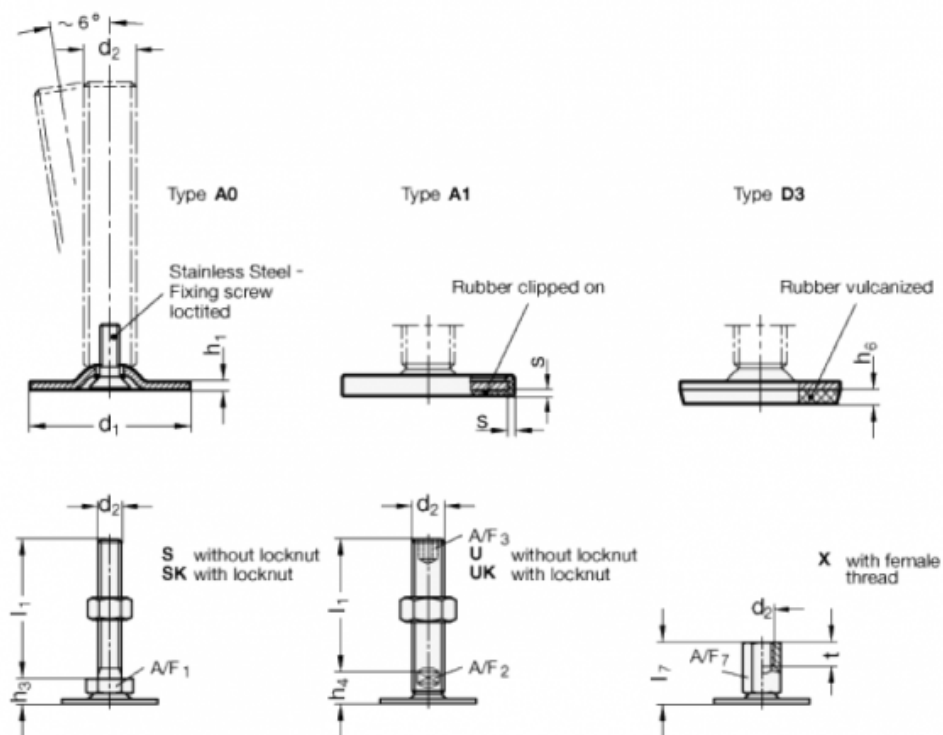

Data Sheet

Article number: 204040M16100A3UK

Description: E+G levelling foot
GN 40-40-M16-100-A3-UK

Note: UK With nut, Hexagon socket at the top, Wrench flat at the bottom

Measures

A/F2 = 12
A/F3 = 8
d1 = 40
d2 = M16
h1 = 2
h4 = 17
h6 = 3.5
l1 = 100